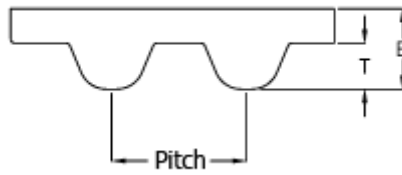

Data Sheet

Article number: 602939610048

Description: Gates Open timing belt rubber
GT-8MR-15-steel cord

Measures

B = 5.6
Pitch = 8
T = 3.34
Width = 15